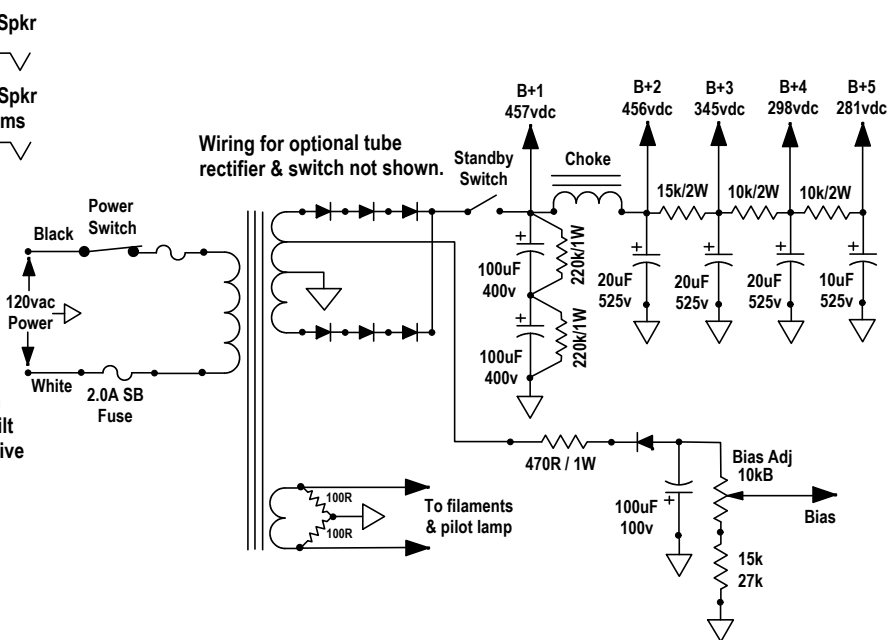

Hot Rod Tweed Conversion for SF Bassman Head

Crunch Monster variation

Designed by Steve Ahola