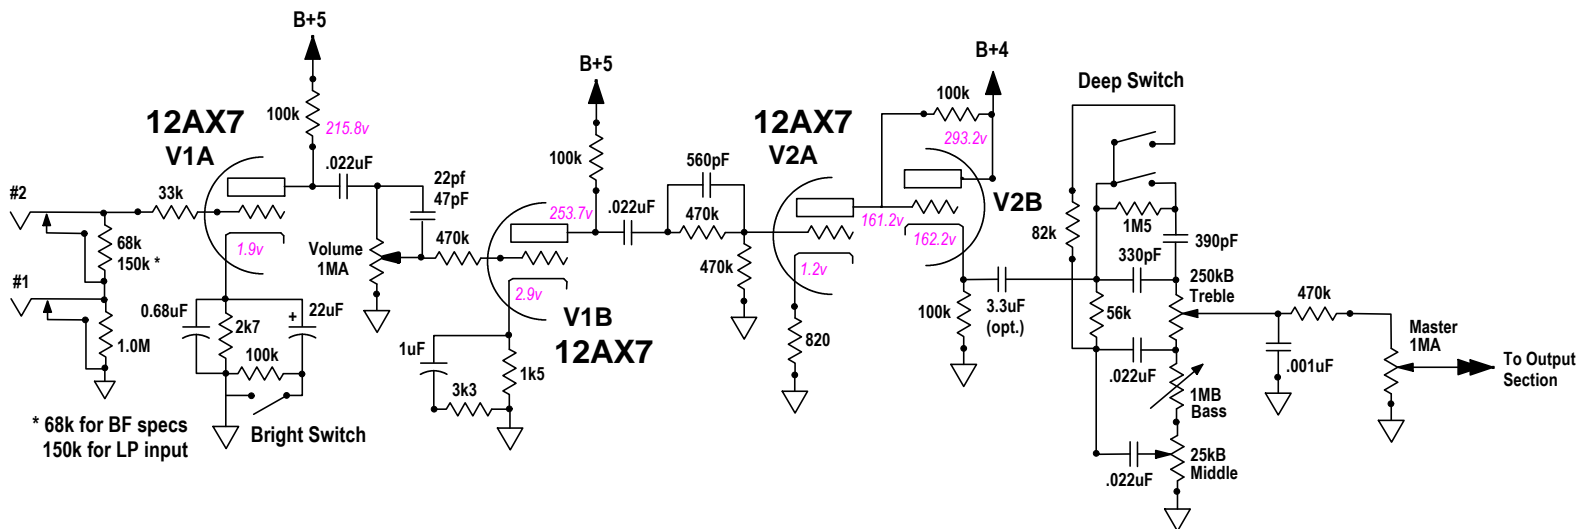

Hot Rod Tweed Conversion for SF Bassman Head

Crunch Monster variation

Designed by Steve Ahola