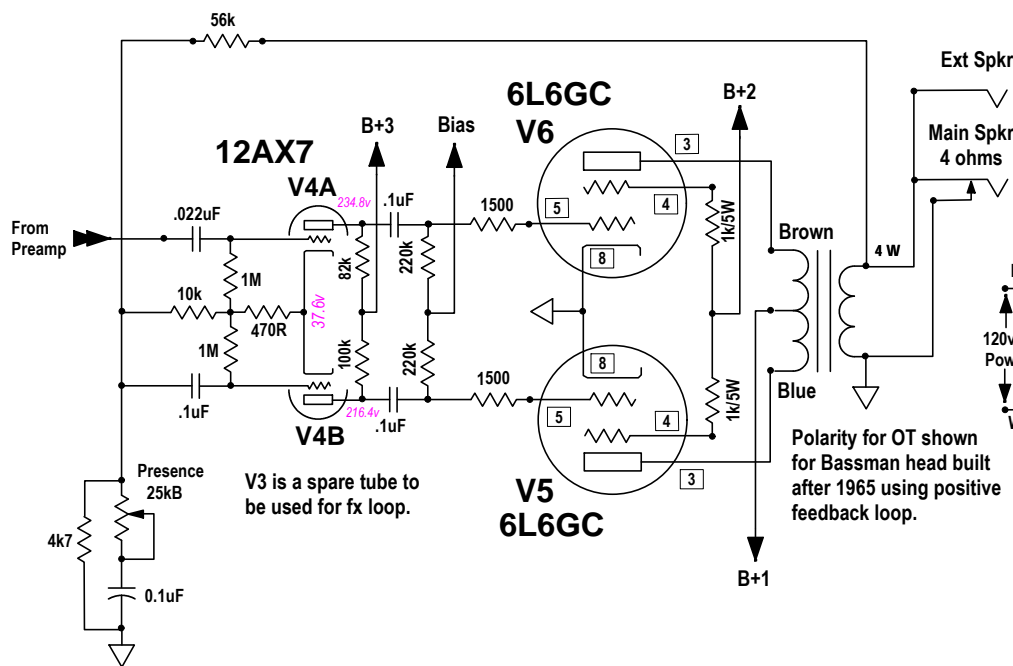

Hot Rod Tweed Conversion for SF Bassman Head

Crunch Monster variation

Designed by Steve Ahola